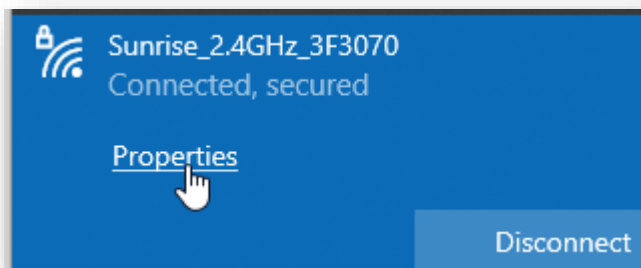

How to Check your WiFi Frequency

1. Connect your PC to the WiFi

2. Once connected, click on properties

3. Scroll down to find the information