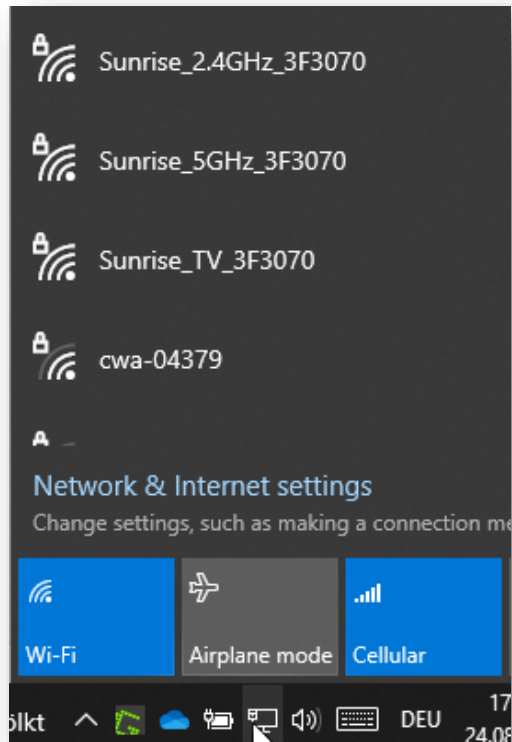

How to Check your WiFi Frequency

1. Connect your PC to the WiFi

2. Once connected, click on properties

3. Scroll down to find the information