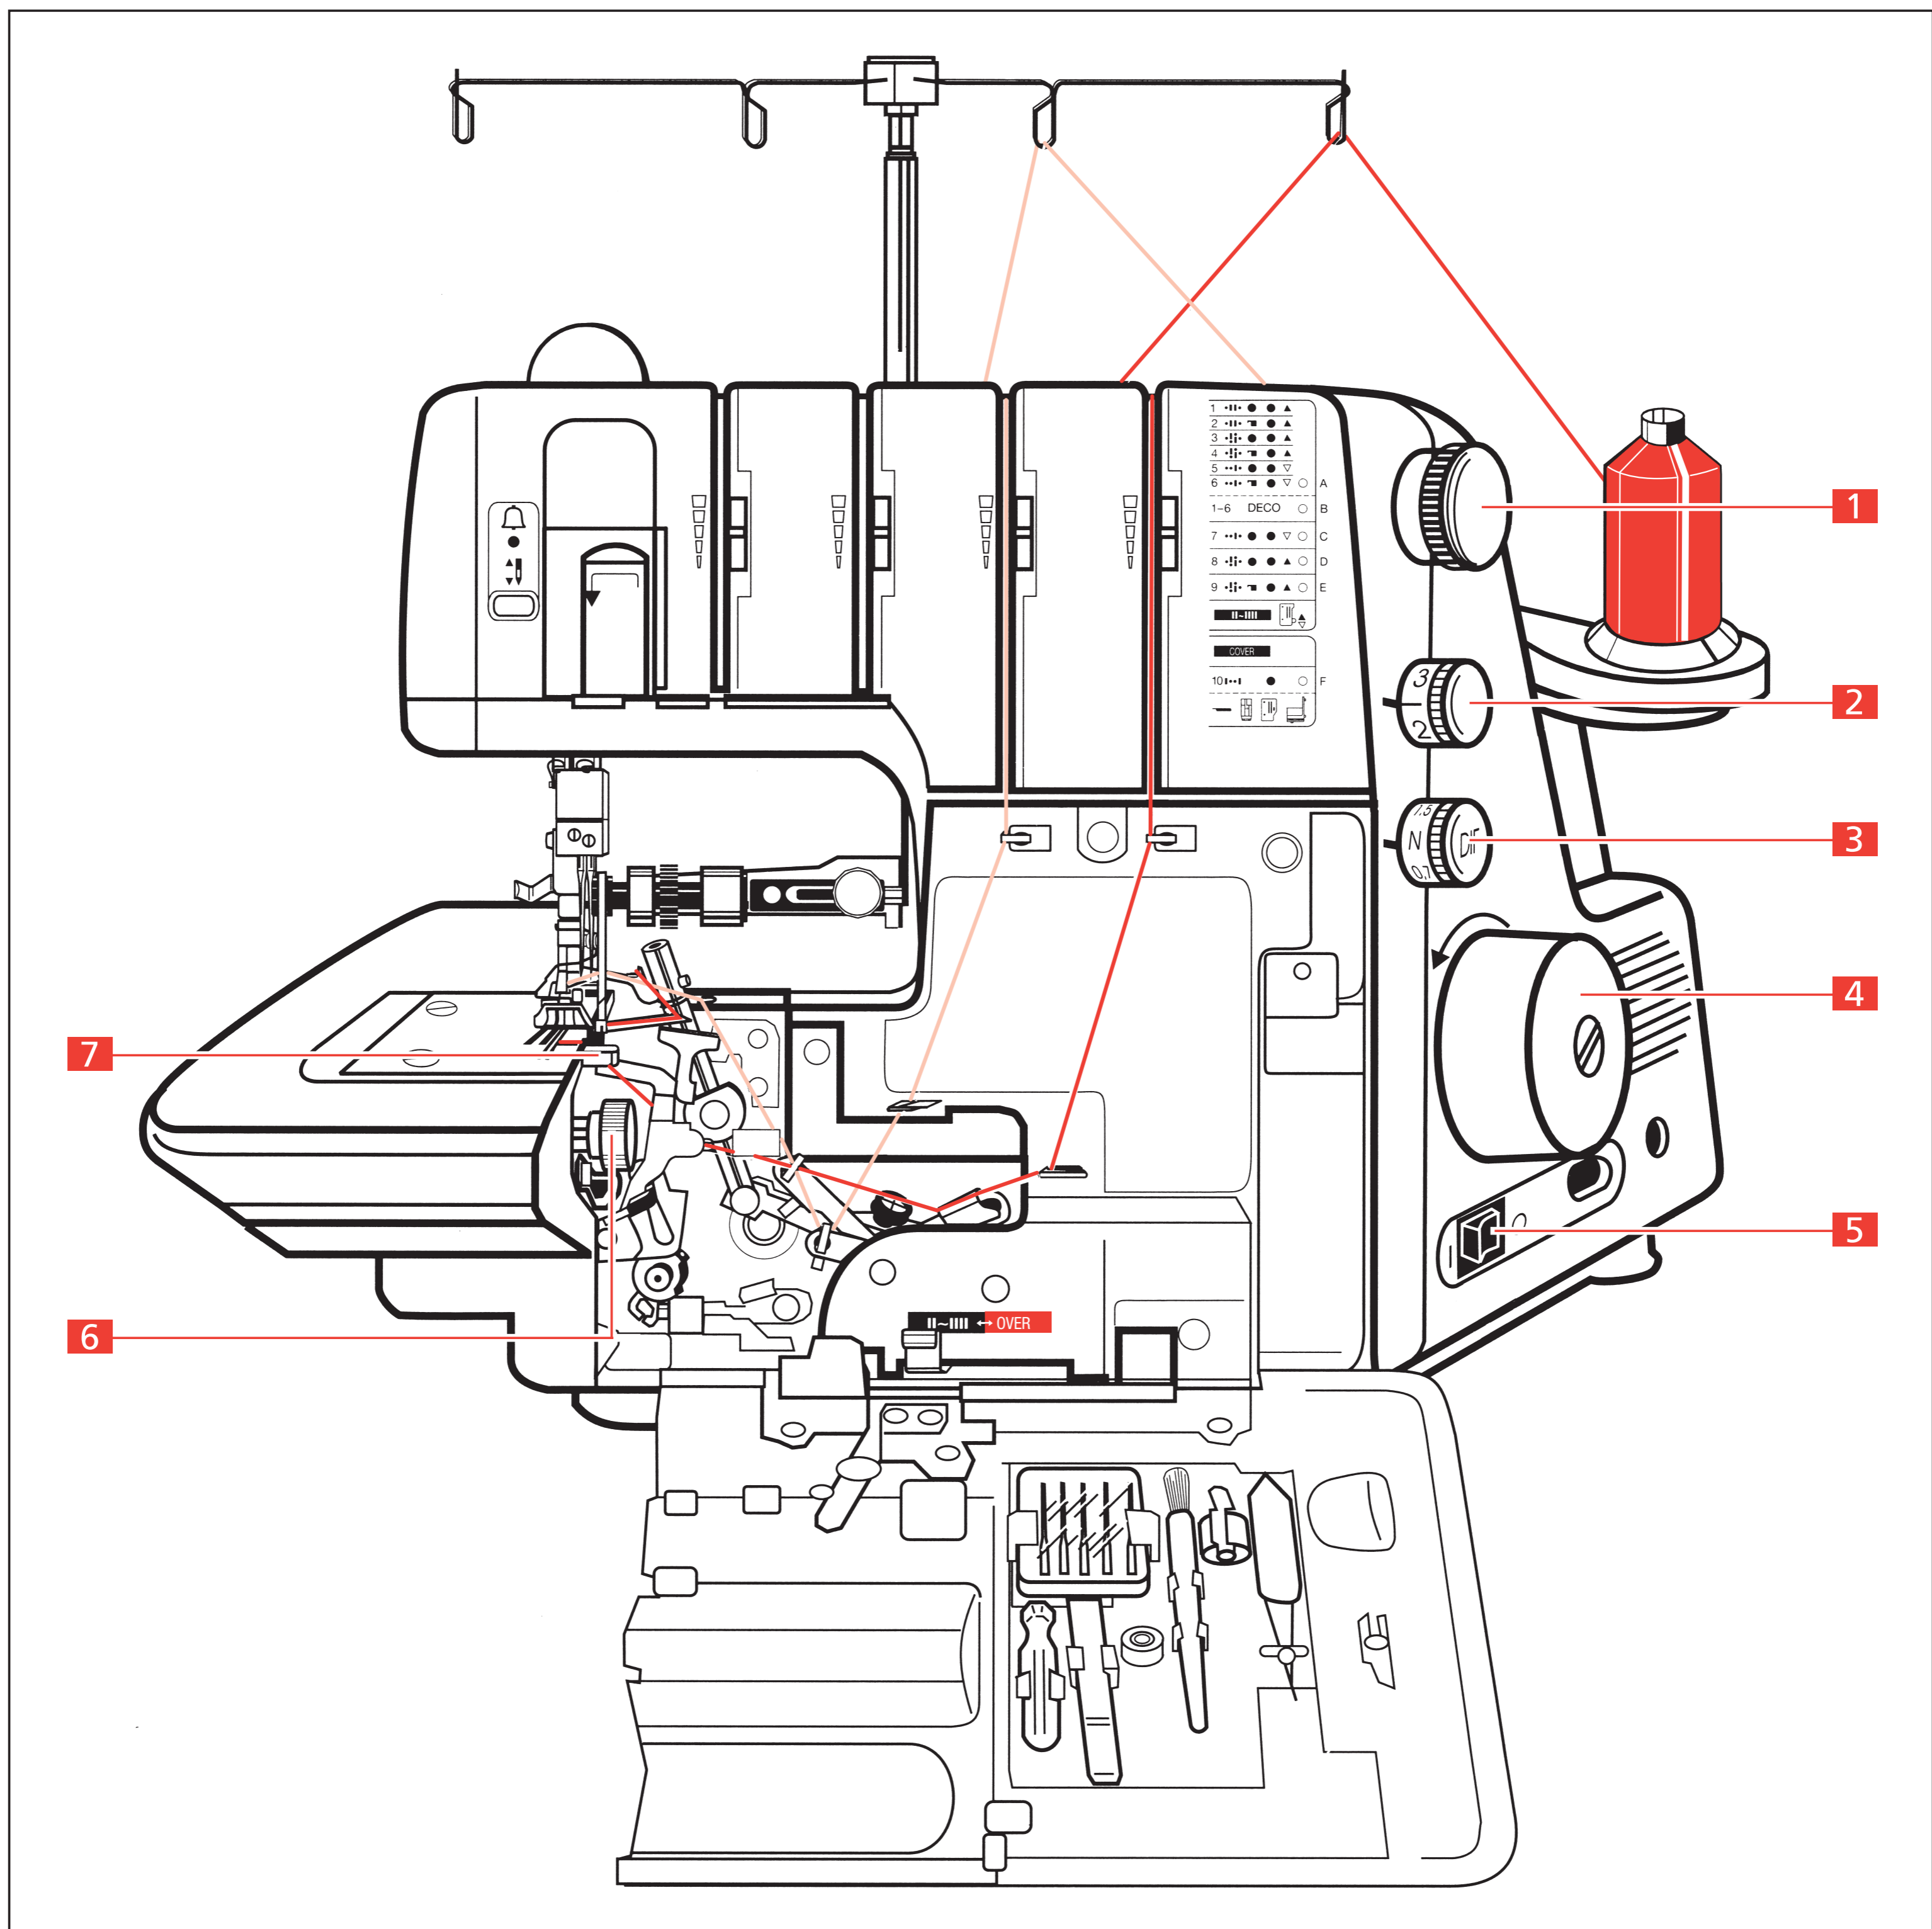

Overlock 2500

- 1** Stitch selection dial
- 2** Stitch length dial
- 3** Differential feed dial
- 4** Handwheel
- 5** Power switch
- 6** Knife setting
- 7** Stitch selection lever